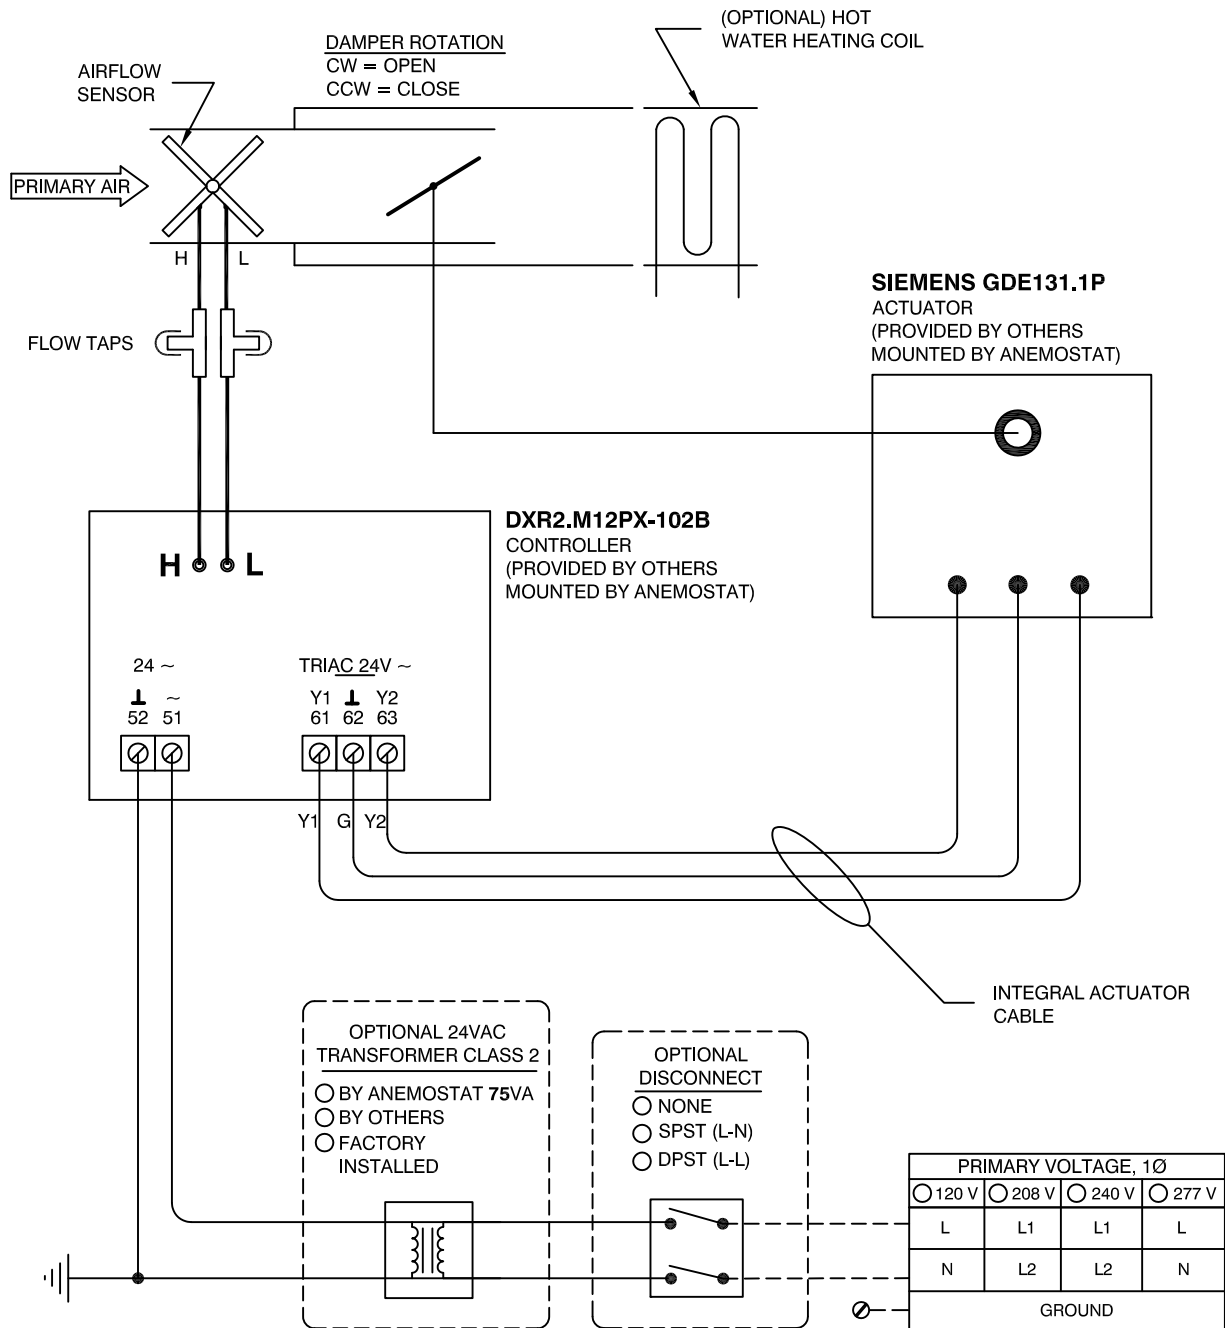

ANEMOSTAT[®]

AIR TERMINAL CONTROLS

Control Package

SD-D-S193

- SINGLE DUCT
- OPTIONAL HOT WATER HEAT
- DIRECT DIGITAL CONTROLS (DDC) PROVIDED BY SIEMENS
- FACTORY INSTALLED

- FACTORY WIRING
- - - - - FIELD WIRING
- FACTORY PIPING
- - - - - FIELD PIPING

CONSULT CONTROLS DOCUMENTATION FOR DETAILS AS INSTALLED HARDWARE WILL VARY FROM THAT SHOWN HERE.

JOB NAME:
SUBMITTED BY:
DATE:

DWG #: SD-D-S193
REV: A
DATE: 10-04-2017